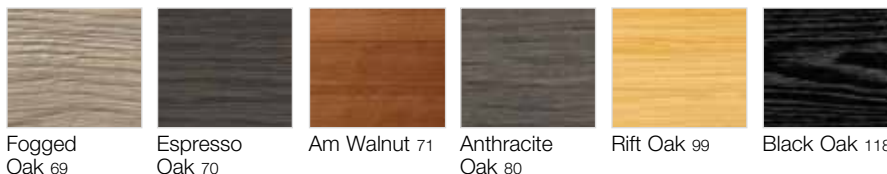

# Vibe

AVANT GARDE

<b>Frontal</b>	22mm thickness doors. Wood veneered with horizontally grained/veneer lipped panel with solid wood J trim
<b>Std drawer</b>	500mm Blum Legrabox – Orion Grey powder coated full extension. Onyx Grey mfc base/back 16mm. 40kg capacity
<b>Curved door option</b>	Yes
<b>Bespoke sizes</b>	Yes
<b>Door width indicator</b>	xx6

## Vibe colour options

Rift Oak 99

Glass Door. Silver rear frame. Satin Optifloat Glass. Integral handle fitted to bottom edge of door.

Edge Grip Brushed Steel 240 handle supplied loose. Use if full depth soffit specified.

Fogged Oak 69   Espresso Oak 70   Am Walnut 71   Anthracite Oak 80   Rift Oak 99   Black Oak 118

Door Colour Ref	Finish	Group	Suggested Carcase	Suggested Plinth
Fogged Oak 69	D	–	Lt Grey MFC	Fogged Oak 69
Espresso Oak 70	D	–	Onyx Grey MFC	Espresso Oak 70
American Walnut 71	D	–	Walnut U. MFC	American Walnut 71
Anthracite Oak 80	D	–	Lt Grey MFC	Anthracite Oak 80
Rift Oak 99	C	–	Light Oak MFC	Rift Oak 99
Black Oak 118	D	–	Onyx Grey MFC	Black Oak 118