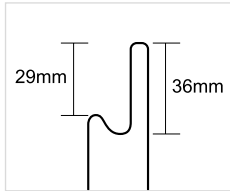

Note: FLOW "J" Profile (slight difference to Vibe).