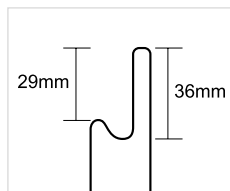

Note: FLOW "J" Profile (slight difference to Vibe).

Door Colour Ref	Finish	Group	Suggested Carcase	Suggested Plinth	
FHG White 24	24	B	23	White MFC	FHG White 24
FHG Cashmere 26	26	B	23	Cashmere MFC	FHG Cashmere 26
FHG Dove Grey 27	27	B	23	Light Grey MFC	FHG Dove Grey 27